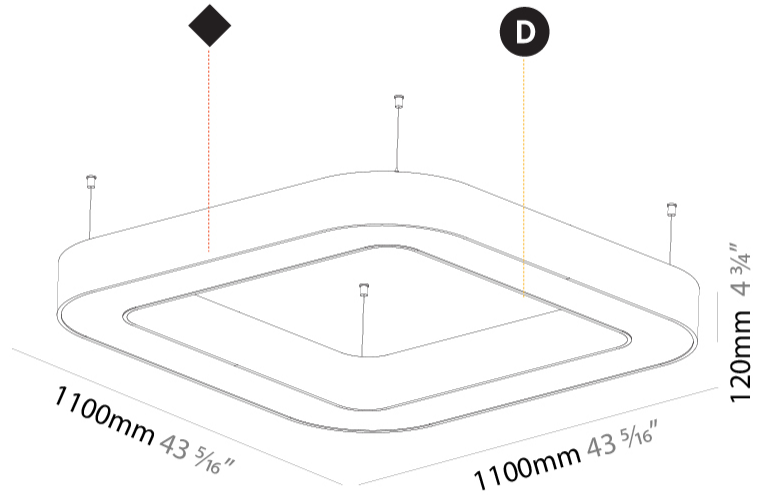

GENERAL

Series: Glorious
Subseries: Glorious Quantum
Brand: Prolicht
Division: Architectural
Mounting Type: Suspension
Mounting Location: Ceiling
Subcategory: Ambient

PHYSICAL

Shape: Square
Length (mm): 1100
Length (in): 43 5/16
Width (mm): 1100
Width (in): 43 5/16
Height (mm): 120
Height (in): 4 3/4
Max. Overall Height (mm): 2120
Max. Overall Height (in): 83 7/16
Light Distribution: Direct
Weight (kg): 13.125
Weight (lbs): 28.88
Diffuser: PMMA - Opal or Micro-Prism
Fixture Finish: SSR / BKV / CWI / CRY / HAB / UFT / ITA / RUA / FTG / MYG / LOD / PUS / FRO / FUP / KIA / POP / BLS / SPG / MEY / GOH / GUM / CHC / COM / ABZ / JAG / OBR / MOS / ROR
Fixture Material: Aluminum

ELECTRICAL

Lamp Type: LED (Zhaga Standard)
Input Wattage (W): 60
Total Output Wattage (W): 48 / 38.4 (3500K)
Dimming: Non-Dimming / Phase Dimming (120Vac only) / 0-10V Dimming
Driver Included: Yes
Driver Location: Integrated
Driver Type: Constant Current - 120 / 277Vac
Driver Class: Class 2
Input Voltage (V): 120 - 277
Constant Current (MA): 350 / 1200 (3500K)

LED

Color Temperature (°K): 3000 / 3500 / 4000
Max. Delivered Lumen (lm): 5540 / 5733 / 5850
CRI: >80 CRI
Efficiency (%): 65
Lamp Life (hrs): 50000

OPTICAL

RATINGS AND CERTIFICATIONS

Certified By: Certified for North American Standards
IP rating: IP20