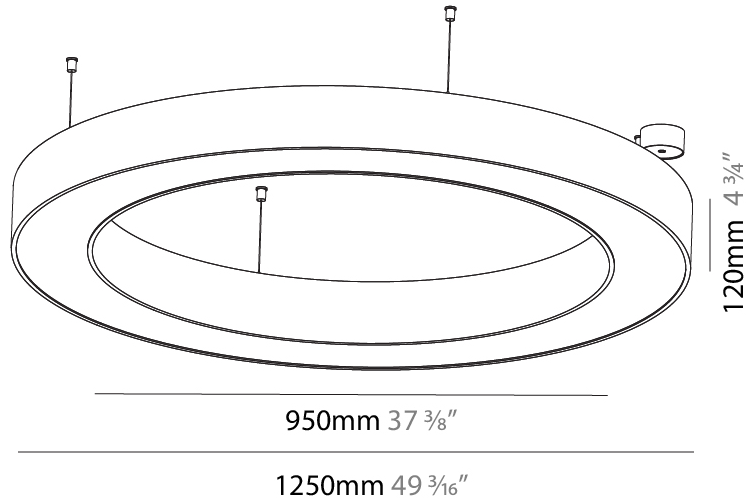

GENERAL

Series: Glorious
Subseries: Glorious
Brand: Prolight
Division: Architectural
Mounting Type: Suspension
Mounting Location: Ceiling
Subcategory: Ambient

PHYSICAL

Shape: Round
Diameter (mm): 1250
Diameter (in): 49 3/16
Height (mm): 120
Height (in): 4 3/4
Max. Overall Height (mm): 2120
Max. Overall Height (in): 83 7/16
Light Distribution: Direct
Weight (kg): 12.847
Weight (lbs): 28.26
Diffuser: [PMMA - Opal or Micro-Prism](#)
Fixture Finish: [SSR / BKV / CWI / CRY / HAB / UFT / ITA / RUA / FTG / MYG / LOD / PUS / FRO / FUP / KIA / POP / BLS / SPG / MEY / GOH / GUM / CHC / COM / ABZ / JAG / OBR / MOS / ROR](#)
Fixture Material: Aluminum

ELECTRICAL

Lamp Type: LED (Zhaga Standard)
Input Wattage (W): 60
Total Output Wattage (W): 48 / 38.4 (3500K)
Dimming: [Non-Dimming / Phase Dimming (120Vac only) / 0-10V Dimming](#)
Driver Included: Yes
Driver Location: Integrated
Driver Type: Constant Current
Driver Class: Class 2
Input Voltage (V): 120 - 277
Constant Current (MA): 350 / 1200 (3500K)

LED

Color Temperature (°K): [3000 / 3500 / 4000](#)
Max. Delivered Lumen (lm): 5540 / 5733 / 5850
CRI: >80 CRI
Efficiency (%): 0.65
Lamp Life (hrs): 50000

OPTICAL

RATINGS AND CERTIFICATIONS

Certified By: Certified for North American Standards
IP rating: IP20